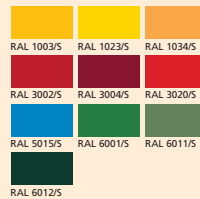

weinor range of colours

The weinor colour spectrum

Discover the unique range of weinor colours
– and choose something to your taste

www.weinor.com

Relax al Fresco |

weinor

Individual choice of colours

Your house reflects your own personality. weinor can offer you a wide spectrum of fabulous frame colours to match it. That way you can match your awning, your conservatory or your patio roof to the façade, the windows or even your garden furniture.

**Exclusively from weinor:
a big choice of colours**

Choose from 47 standard frame colours, 8 scratch-resistant and robust trendy conservatory colours as well as another 200 special RAL colours for your awning.

The choice of colours is yours

47 frame colours

F = spring colour, S = summer colour, H = autumn colour, W = winter colour

					
RAL 1002 Sand yellow H	RAL 1003 Signal yellow S	RAL 1014 Ivory H	RAL 1015 Light ivory H	RAL 1023 Traffic yellow S	RAL 1034 Pastel yellow S
					
RAL 2011 Deep orange F	RAL 3002 Carmine red S	RAL 3003 Ruby red F	RAL 3004 Purple red S	RAL 3005 Wine red H	RAL 3020 Traffic red S
					
RAL 4005 Blue lilac F	RAL 5002 Ultramarine blue F	RAL 5005 Signal blue F	RAL 5009 Azure blue F	RAL 5011 Steel blue W	RAL 5014 Pigeon blue W
					
RAL 5015 Sky blue S	RAL 5017 Traffic blue F	RAL 5018 Turquoise blue F	RAL 6001 Emerald green S	RAL 6005 Moss green F	RAL 6009 Fir green F
					
RAL 6011 Reseda green S	RAL 6012 Black green S	RAL 6018 Yellow green F	RAL 6019 Pastel green F	RAL 6029 Mint green F	RAL 7015 Slate grey W
					
RAL 7032 Pebble grey W	RAL 7035 Light grey F	weinor 7319 Weinor grey standard W	RAL 8001 Ochre brown H	RAL 8003 Clay brown H	RAL 8004 Copper brown H
					
RAL 8014 Sepia brown H	RAL 8016 Mahogany brown H	RAL 8017 Chocolate brown H	RAL 8019 Grey brown H	RAL 8022 Black brown H	weinor 8077 Weinor dark brown H
					
RAL 9001 Cream F	RAL 9006 White aluminium W	RAL 9007 Grey aluminium W	RAL 9016 Traffic white W	RAL 9017 Traffic black W	